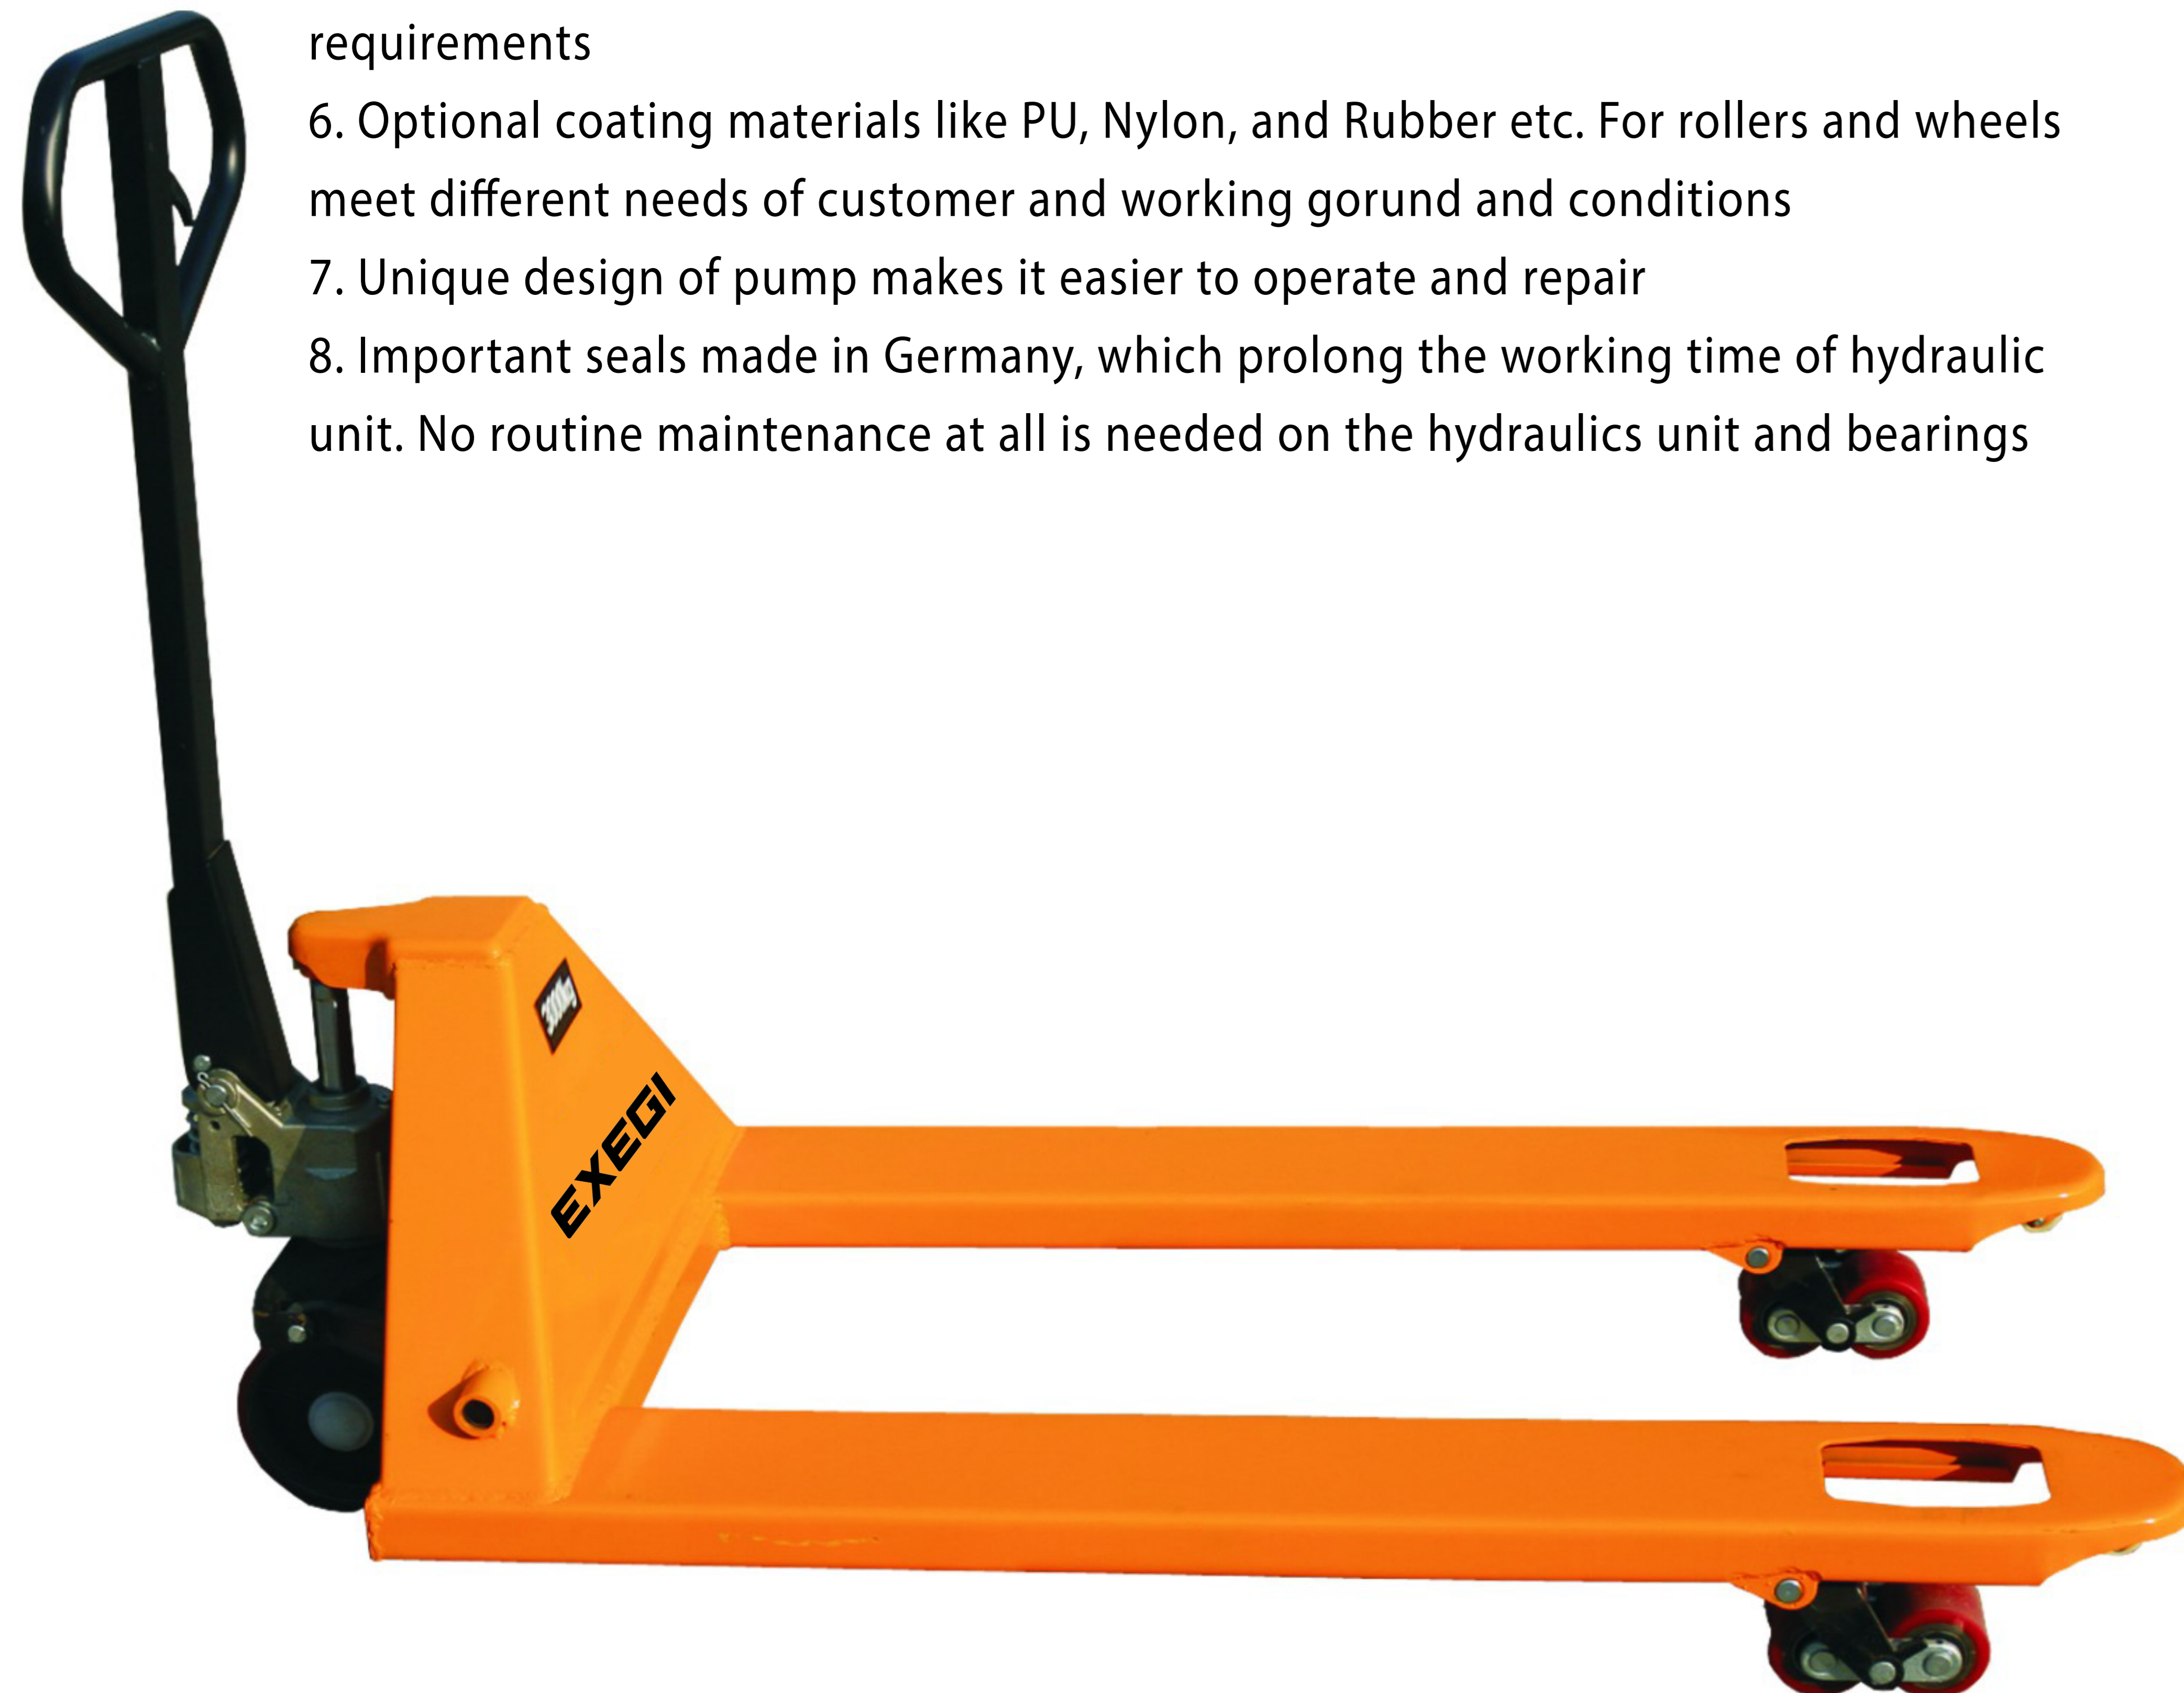

Product Advantages

1. Professional and ideal for storage and transport tasks. Excellent performance and highly reliable.
2. Optional quick lift function, only 8 pump actions needed to reach the maximum height, which makes more efficient and labor saving
3. Key parts galvanized ensures long services life, stability as low noise
4. Strengthened fork frame and smooth fork tips makes it more durable than ever
5. Various optional of fork width and length suit for different pallet sized and working requirements
6. Optional coating materials like PU, Nylon, and Rubber etc. For rollers and wheels meet different needs of customer and working gorund and conditions
7. Unique design of pump makes it easier to operate and repair
8. Important seals made in Germany, which prolong the working time of hydraulic unit. No routine maintenance at all is needed on the hydraulics unit and bearings