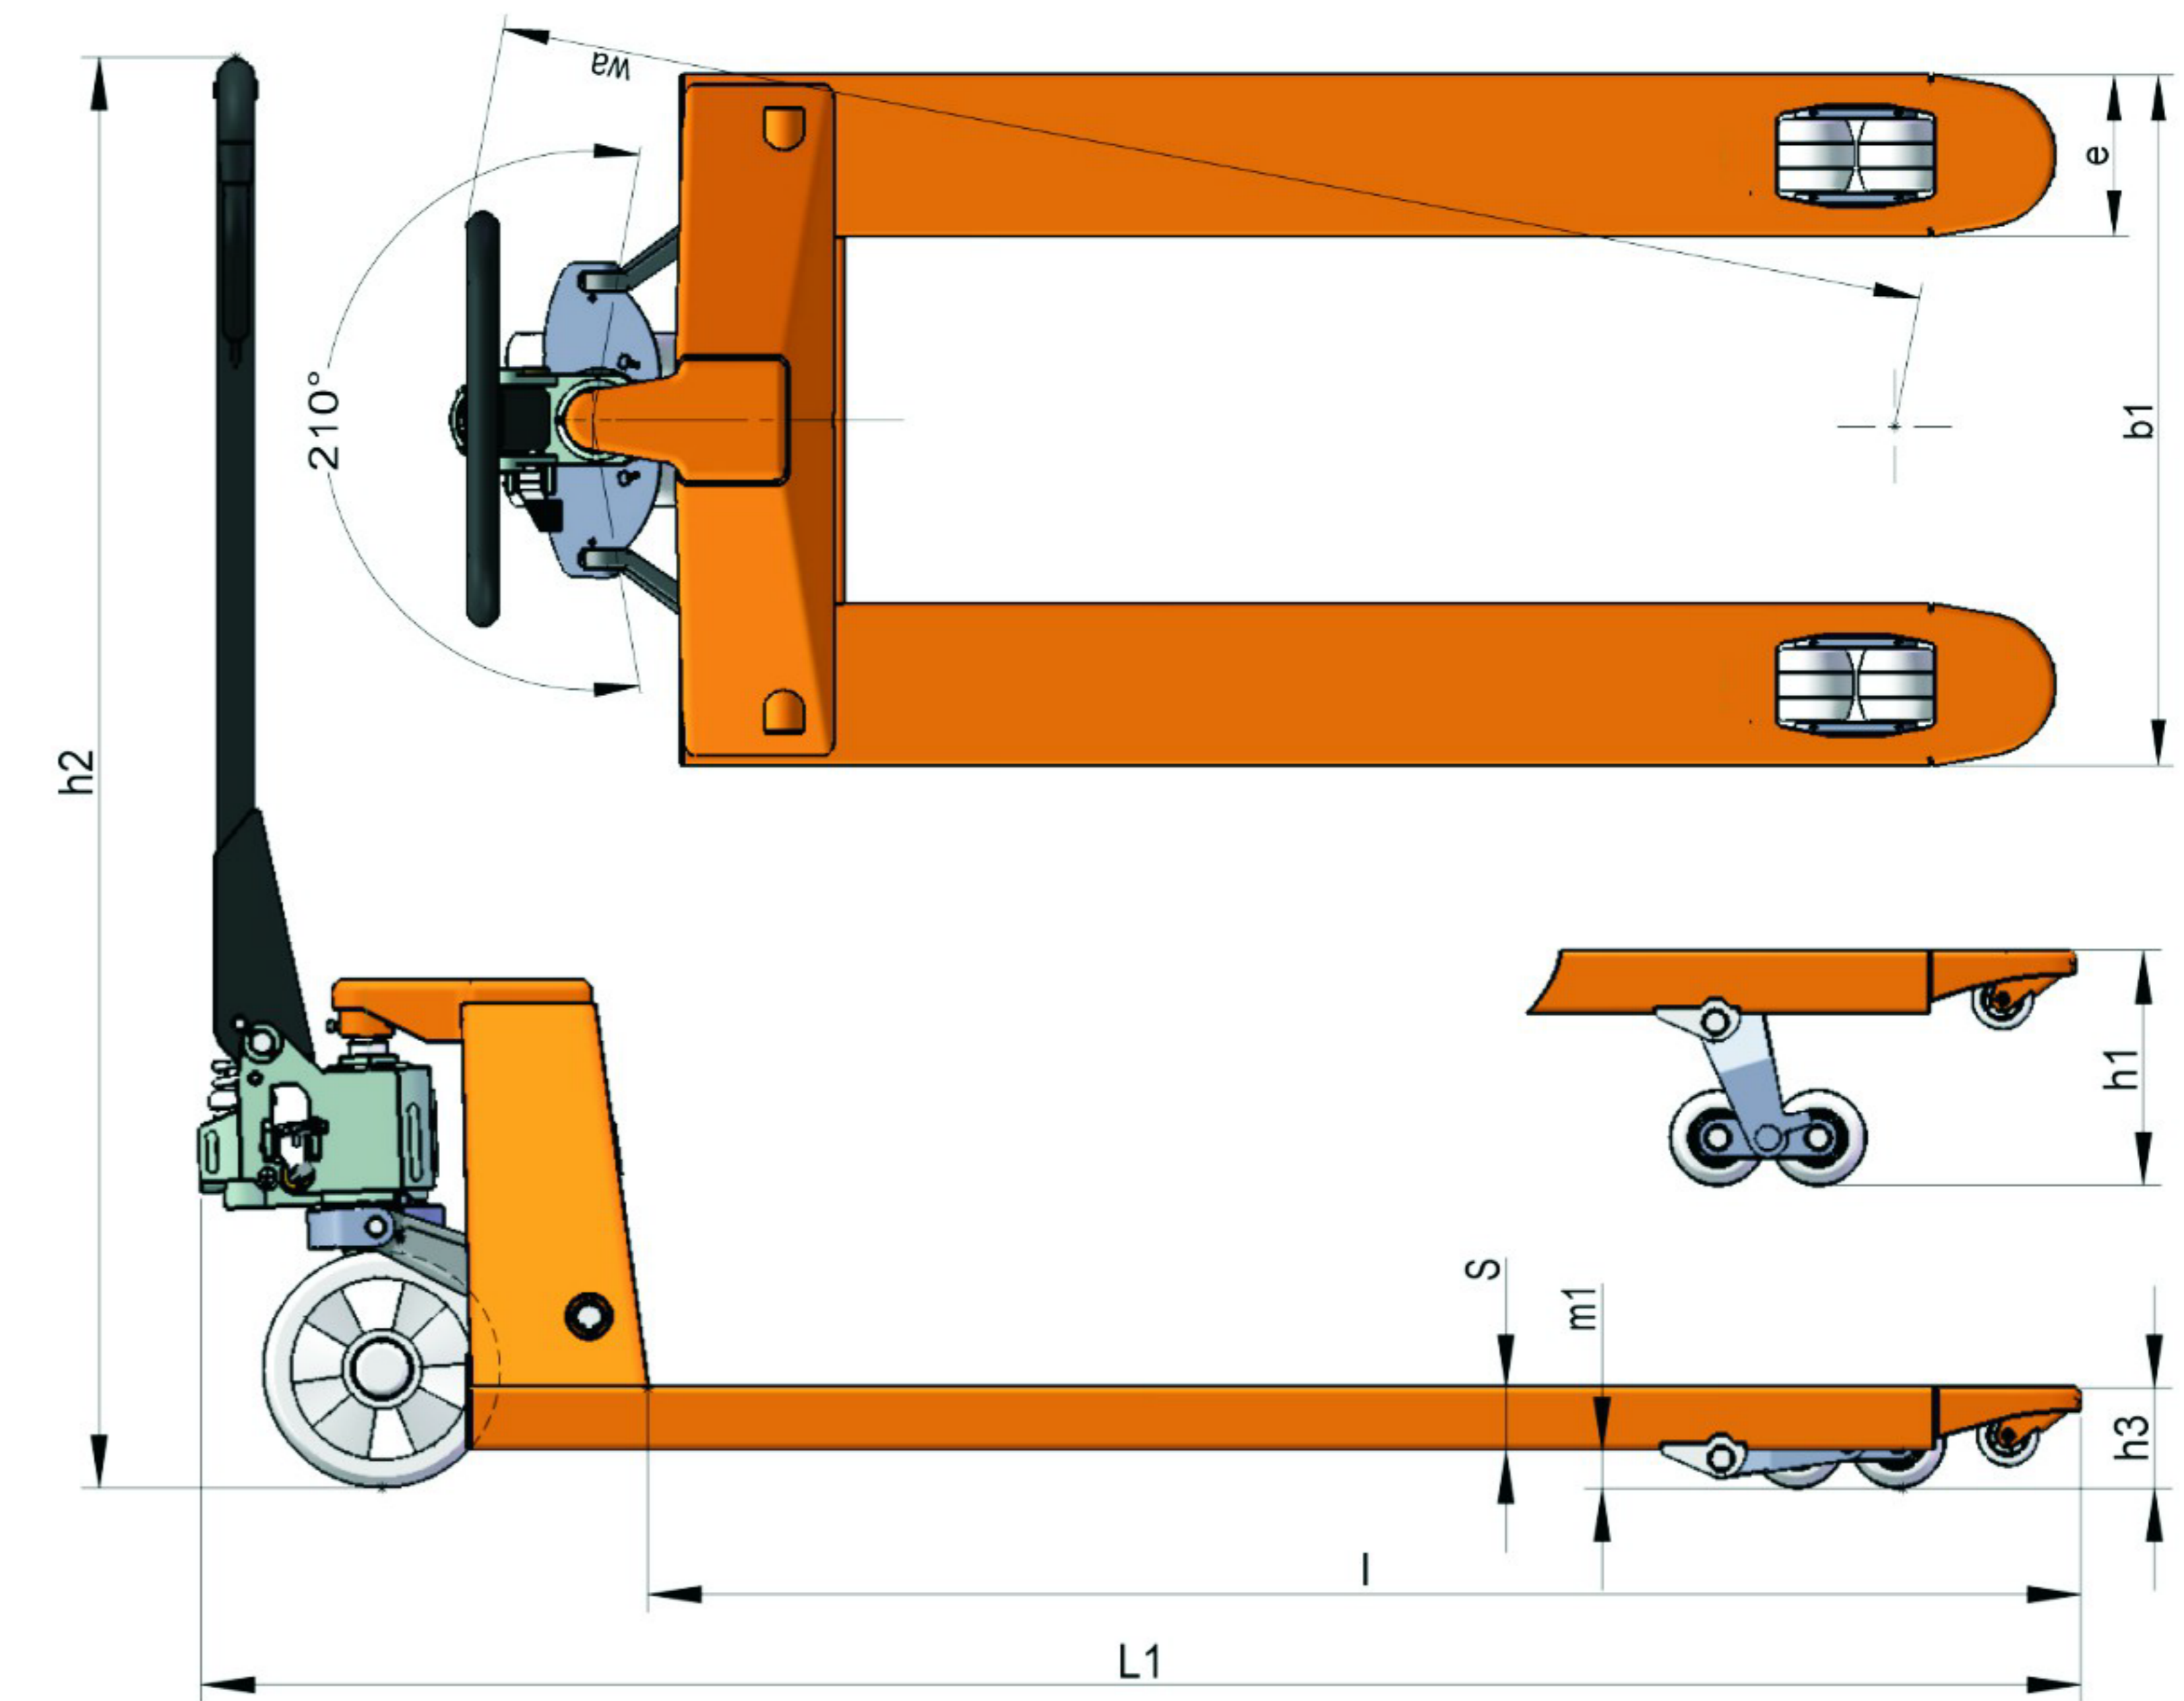

# EXEGI

871332

PERFECT LIFTING FROM EXEGI

## Hand Pallet Truck

1. Professional and ideal for storage and transport tasks
2. Easy to maneuver with 210 degrees turning radius 210°
3. Reliable oil leak-proof hydraulic system

 **PT. BADAK PRIMA LESTARI**

# Hand Pallet Truck

## Specification

Model		BF20	BF25	BF30
Capacity	Q (kg)	2000	2500	3000
Service Weight	kg	70-80	70-80	70-85
Steering Wheel	mm	ø180/ø200	ø180/ø200	ø180/ø200
Fork Wheel	mm	ø80	ø80	ø80
Max. Lift Height	h1(mm)	190/200	190/200	190/200
Total Height	h2(mm)	1160	1160	1215
Lowered Fork Height	h3(mm)	75/85	75/85	75/85
Overall Length	L1(mm)	1515/1585	1515/1585	1530/1600
Fork Dimensions	s/e/l	53/160/1150 (1220)	53/160/1150 (1220)	53/160/1150 (1220)
Distance Between Fork-Arms	b1(mm)	550/685	550/685	550/685
Ground Clearance, centre of wheelbase	m(mm)	32	32	32
Wheel Type		PU/nylon	PU/nylon	PU/nylon